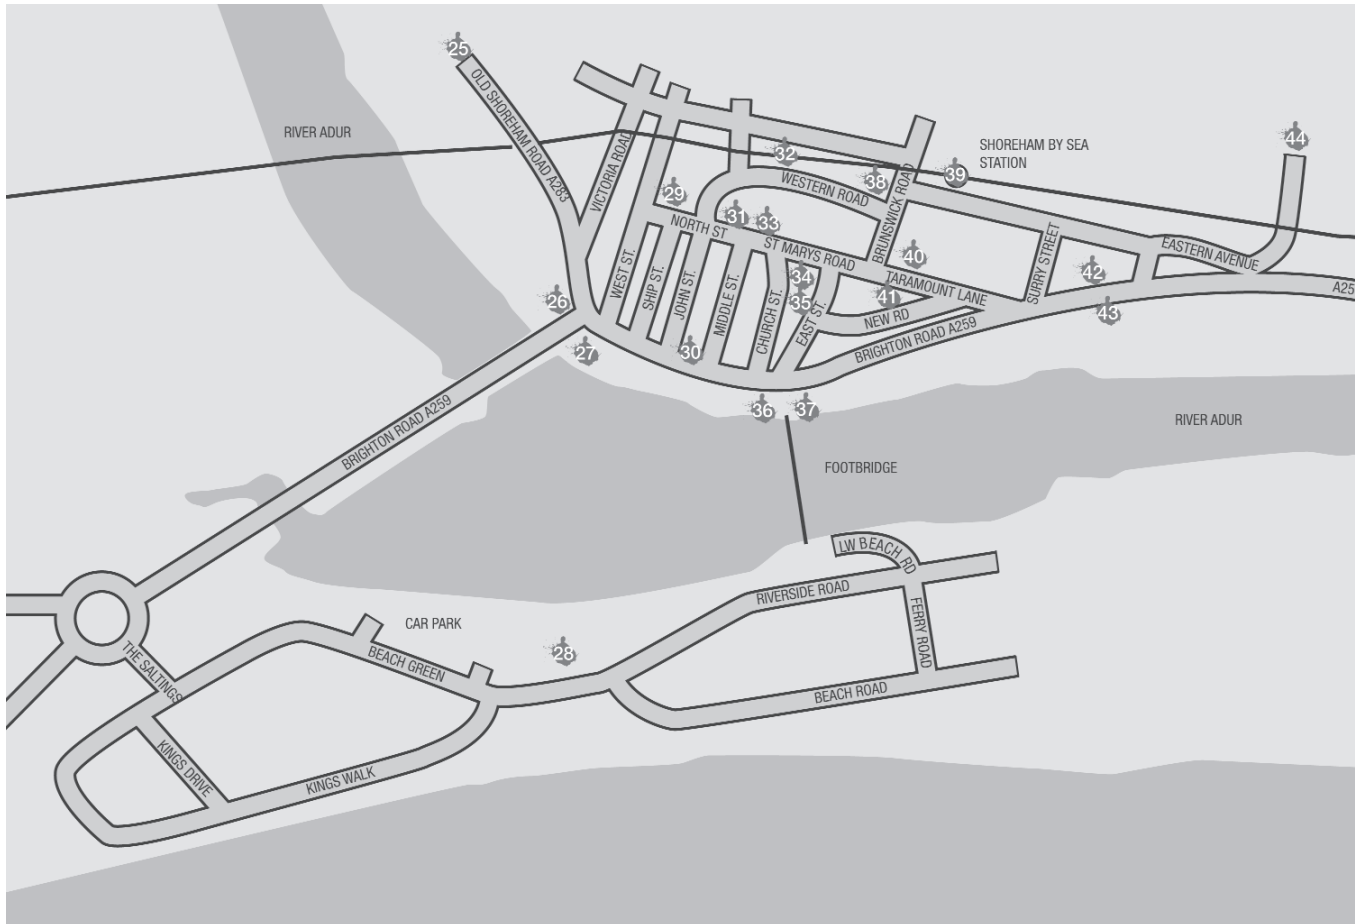

- | | | | | | |
|--|--|---|--|---|--|
| 1 The Downs Barn, Sompting | | 9 Penhill Arts Centre | | 18 Manor Cottage Heritage Centre | |
| 2 Sompting Village Hall | | 10 St Michael & All Angels Church | | 19 Southwick Library | |
| 3 Sompting Community Centre / Old School | | 11 Lancing Parish Hall, South Street | | 20 Southwick Community Centre / Barn Theatre | |
| 4 Sompting Recreation Ground, West Street | | 12 Beach Green | | 21 Southwick Green | |
| 5 St Peters Church, Bowness Avenue | | 13 Coombes Farm | | 22 Southwick Christian Community Church | |
| 6 St James the Less Church | | 14 Lancing College | | 23 Southwick Methodist Church | |
| 7 Lancing Library, Penstone Park | | 15 Shoreham Airport | | 24 Adur Indoor Bowling Club | |
| 8 Children & Family Centre / North Road | | 16 Adur Recreation Ground | | | |
| | | 17 The Shoreham Academy, Kingston Lane | | | |

- | | | | | | |
|---|--|---|--|---|--|
| 25 St Nicolas Church | | 33 Shoreham Library, St Marys Road | | 41 Nice Slice, Tarmount Lane | |
| 26 Ropetackle Arts Centre | | 34 St Mary de Haura Church | | 42 The Duke of Wellington, Brighton Road | |
| 27 The Bridge Inn | | 35 East Street | | 43 Sussex Academy of Music | |
| 28 Beach Green | | 36 Coronation Green | | 44 Buckingham Park | |
| 29 St Peters Parish Hall, West Street | | 37 Sussex Yacht Club | | | |
| 30 Marlipins Museum | | 38 Twenty Seven, 27 Brunswick Road | | | |
| 31 The Shoreham Centre, Pond Road | | 39 Shoreham Railway Station | | | |
| 32 Shoreham Baptist Church, Western Road | | 40 Shoreham Methodist Church | | | |